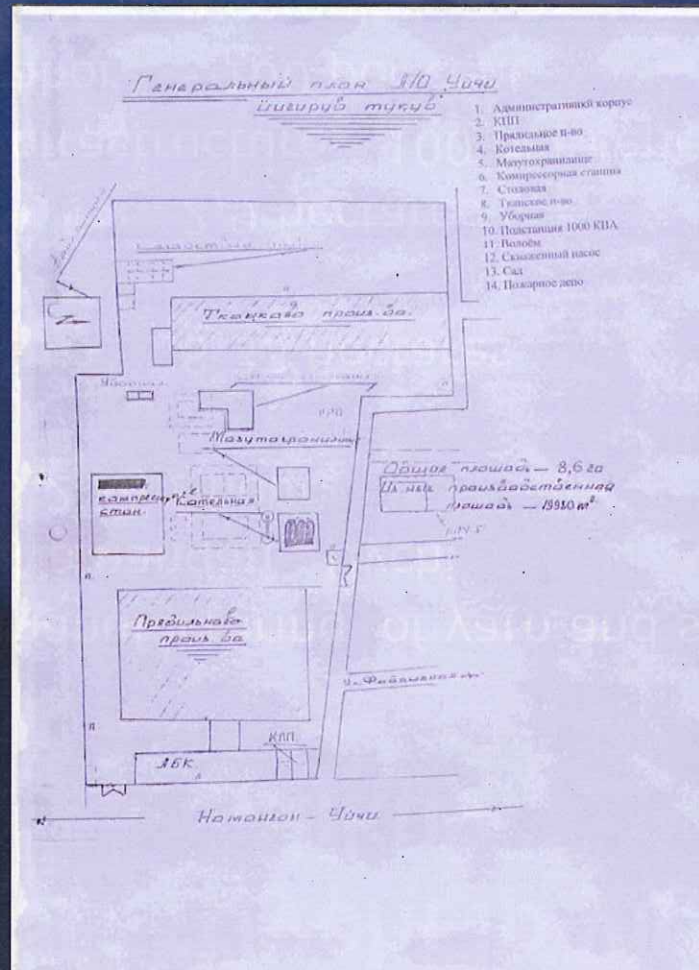

JSC "Uychi ip yigiruv tikuv"

[72]