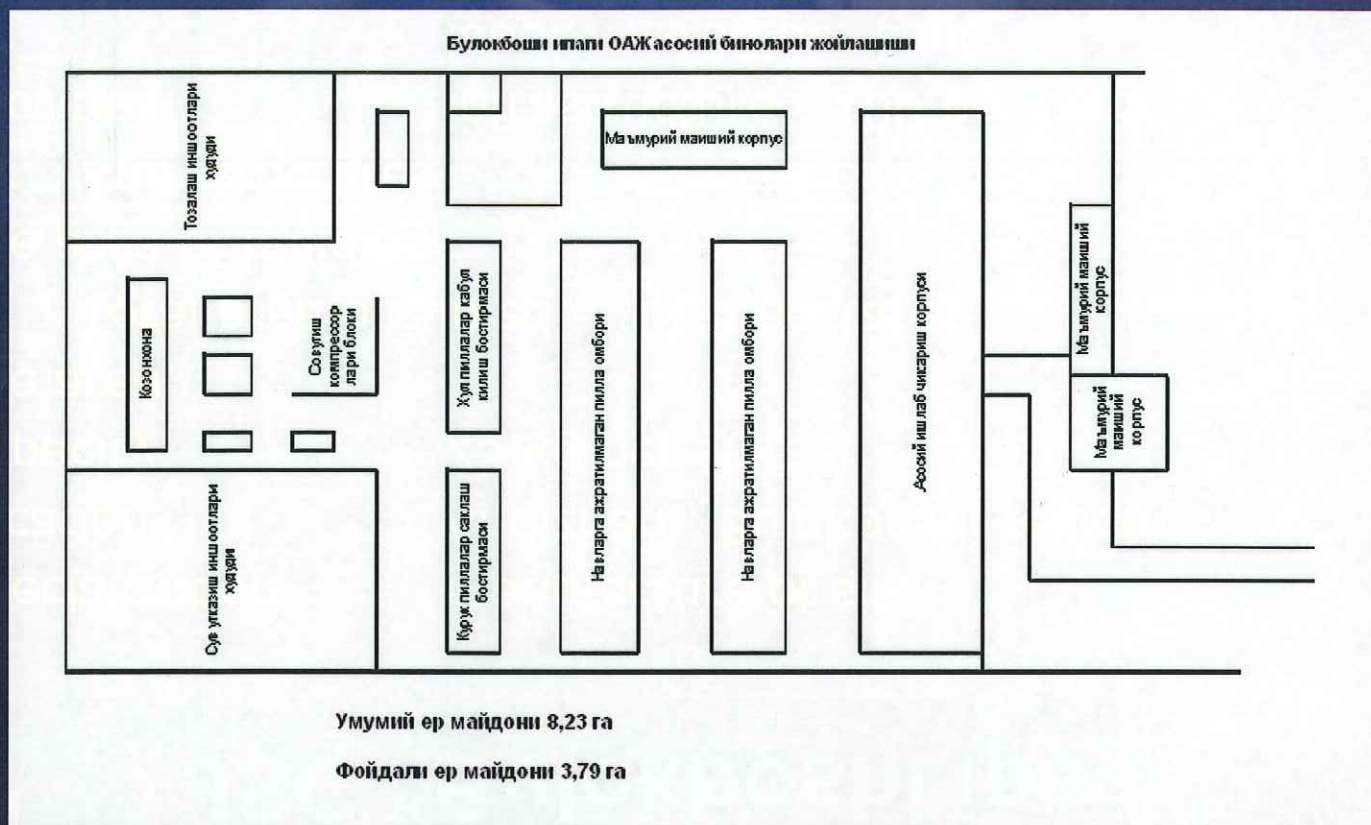

JSC "Bulokboshi ipagi"

[66]